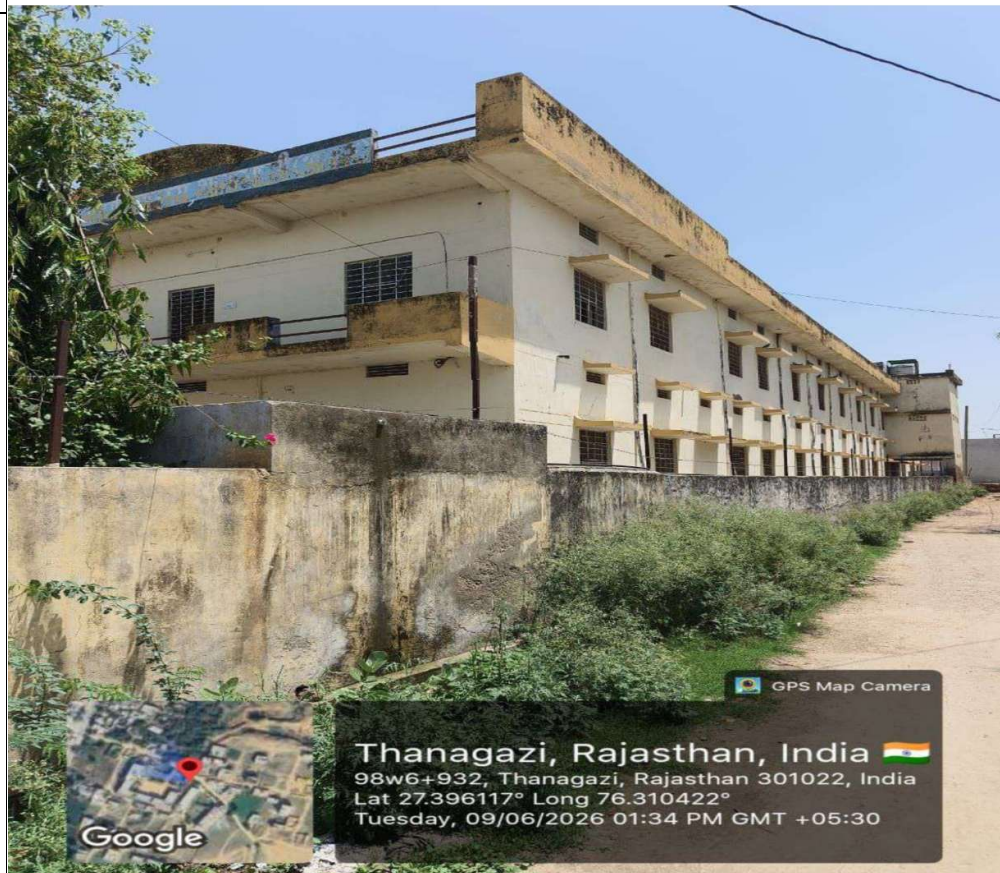

JANKI DEVI COLLEGE THANAGAZI, ALWAR

FRONT VIEW

REAR VIEW

COLLEGE ENTRY

CAMPUS

**ADMISSION
OFFICE**

Thanaganzi, Rajasthan, India 🇮🇳
98w6+932, Thanagazi, Rajasthan 301022, India
Lat 27.395983° Long 76.310515°
Friday, 05/06/2026 01:44 PM GMT +05:30